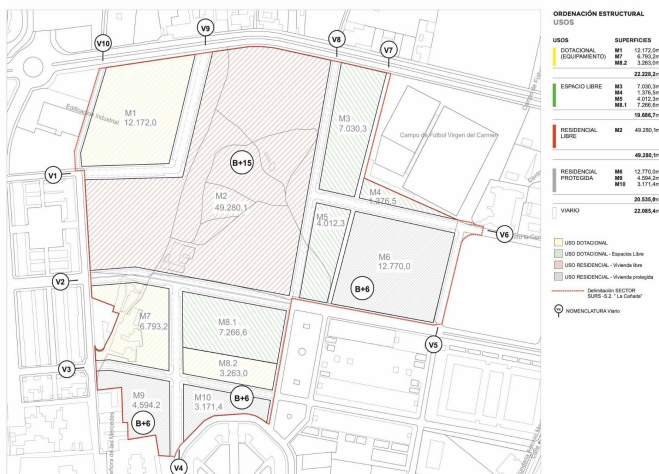

Plots and lots for sale in La Linea de la Concepcion

0 m² Plot |

Property Description

133,814 m² plot located in the urban center of La Linea de la Concepción, 600 meters from the beach.

Distribution of uses:

Amenities (Equipment): 22,298 m² (Schools, Hospitals, Sports Centers, etc.)

Open Space: 19,668 m² (Parks, Gardens, Green Areas, etc.)

Open Residential: 49,280 m² (Free Housing)

Subsidized Residential: 20,535 m² (Subsidized Housing)

Roads: 22,085 m² (Sidewalks, Avenues, etc.)