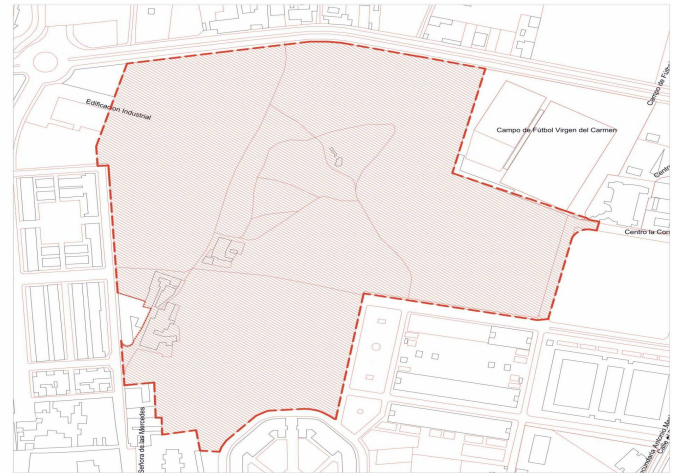

Plots and lots for sale in La Linea de la Concepcion

0 m² Plot |

Property Description

133,814 m² plot located in the urban center of La Linea de la Concepción, 600 meters from the beach.

Distribution of uses:

Amenities (Equipment): 22,298 m² (Schools, Hospitals, Sports Centers, etc.)

Open Space: 19,668 m² (Parks, Gardens, Green Areas, etc.)

Open Residential: 49,280 m² (Free Housing)

Subsidized Residential: 20,535 m² (Subsidized Housing)

Roads: 22,085 m² (Sidewalks, Avenues, etc.)