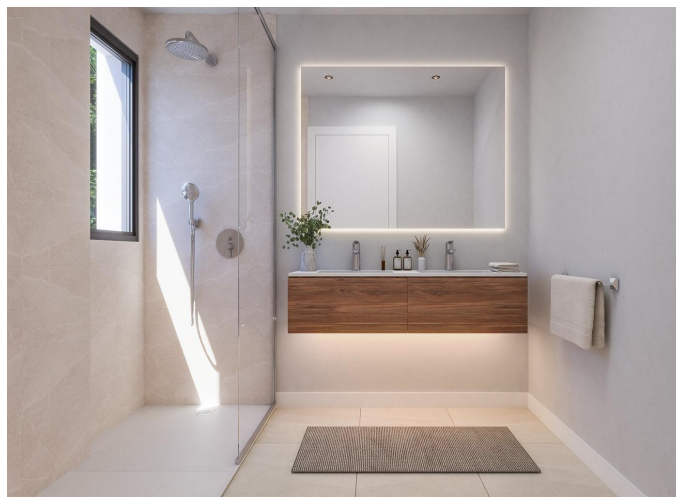

Apartment for sale in Estepona

4 Bedrooms | 3 Bathrooms | 140 m² Interior | 111 m² Terraces |

Property Description

Discover an incredible new development in one of Estepona's most exclusive areas. This private residential complex features apartments, including flats, penthouses, and ground-floor units with 2, 3, and 4 bedrooms each thoughtfully designed with layouts, finishes, and quality tailored to your needs.

The development comprises two residential projects that coexist. Each is located on an independent plot and features its own private communal areas.

Enjoy the paces dedicated to relaxation and wellness, such as yoga areas and a spa with a Turkish bath, jacuzzi, and sauna. You'll also have access to a fully equipped indoor gym, coworking space, multimedia zones, game areas and beautiful pools with green areas.

Let yourself be enveloped by the warm natural light that floods every corner of this residential complex. Large windows that open up to stunning views of the surroundings will allow you to enjoy a unique sense of spaciousness and well-being. Each room has been carefully designed to make the most of natural light, creating bright and welcoming spaces where you can relax and recharge.