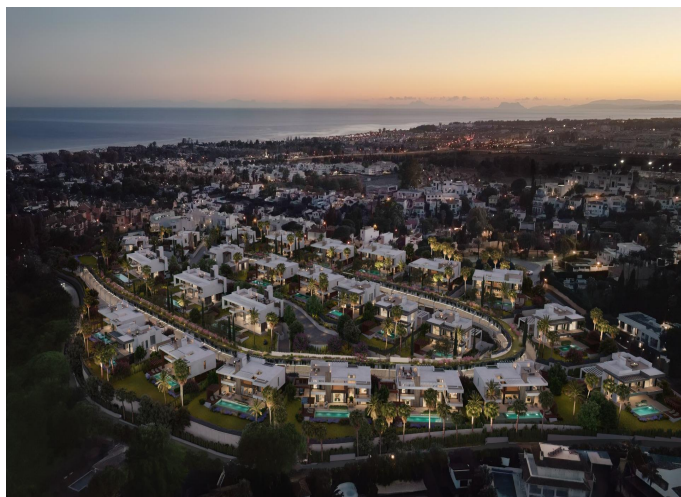

### Property Description

We present this impressive new project located in Nueva Andalucía, consisting of 26 luxury villas, with three layout types to choose from.

The stunning location in a very popular area boasts panoramic views of the mountains and the sea, while being conveniently located for all the amenities you could need. Just 10 minutes from the center of Marbella and 25 minutes from Estepona.

Type C consists of three exclusive villas: the epitome of luxury homes and the largest residences within the project. These properties offer a private garage. The bedrooms are distributed with four on the upper level and one on the lower level, while the ground level is dedicated to the living space and the modern, functional kitchen. Two of the Type C villas offer a southeast orientation, while the third faces east.