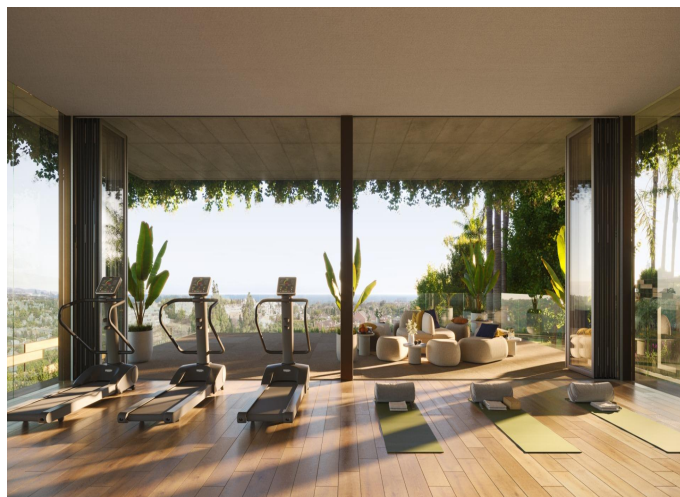

### Property Description

We present this impressive new project located in Nueva Andalucía, consisting of 26 luxury villas, with three layout types to choose from.

The stunning location in a very popular area boasts panoramic views of the mountains and the sea, while being conveniently located for all the amenities you could need. Just 10 minutes from the center of Marbella and 25 minutes from Estepona.

In addition, all Type A villas offer an entertainment floor, as well as an infinity pool and landscaped gardens. The homes feature a solarium, providing a stunning place to relax and entertain.

Type B villas come in subtypes B1 to B4. Like Type A, the main difference is the orientation and layout of the bedrooms, as well as the parking facilities. Villas B1 and B3 offer a private carport, while

Type C consists of three exclusive villas: the epitome of luxury homes and the largest residences within the project. These properties offer a private garage. The bedrooms are distributed with four on the upper level and one on the lower level, while the ground level is dedicated to the living space and the modern, functional kitchen. Two of the Type C villas offer a southeast orientation, while the third faces east.

The common areas of this community focus on wellness and relaxation. A spa offers an indoor pool, hammam, sauna, and ice bath. There is also a fully equipped gym.

This unit corresponds to Type