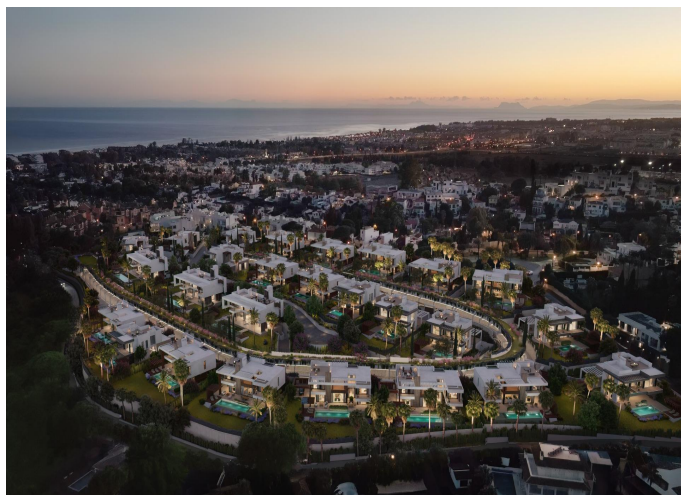

Luxury Villa for sale in Marbella

5 Bedrooms | 5 Bathrooms | 488 m² Interior | 198 m² Terraces | **Garage** Yes |

Property Description

We present this impressive new project located in Nueva Andalucía, consisting of 26 luxury villas, with three layout types to choose from.

The stunning location in a very popular area boasts panoramic views of the mountains and the sea, while being conveniently located for all the amenities you could need. Just 10 minutes from the center of Marbella and 25 minutes from Estepona.

Type C consists of three exclusive villas: the epitome of luxury homes and the largest residences within the project. These properties offer a private garage. The bedrooms are distributed with four on the upper level and one on the lower level, while the ground level is dedicated to the living space and the modern, functional kitchen. Two of the Type C villas offer a southeast orientation, while the third faces east.