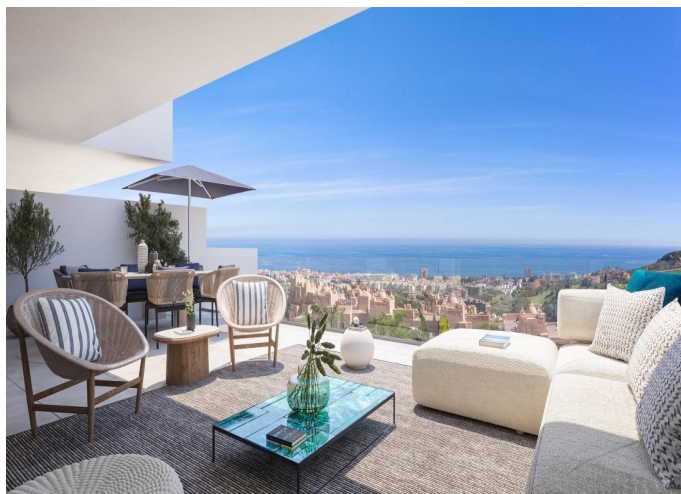

### Property Description

Promotion consisting of 100 homes in a magnificent urbanization and in an extraordinary location.

The two and three bedroom apartments are distributed in different blocks resulting in a harmonious whole. The project combines modern design architecture wrapped with perfectly studied landscaping that covers its building with its large gardens and common leisure areas that allow you to enjoy a resort concept.

Very spacious apartments, penthouses and ground floors with layouts, qualities and finishes designed so that the home is just what you are looking for. Each apartment has a large terrace, a key part of everything. A spacious extension to the home with magnificent views.

The residential has large common areas that have been designed to offer a wide range of amenities,

services and fun for everyone.

A resort in your own home with large gardens where you will enjoy a picnic area, yoga/meditation area, chill out, bike parking, salt chlorination pool, solarium and outdoor jacuzzi. Several interior rooms complete the leisure offer such as a gym, leisure room, spa and changing rooms with toilets.

The list of elements of this residential adapts to you and your family whatever your lifestyle.

The homes have been designed with an ideal distribution with large spaces and terraces designed to be an extension of the home. The orientation of the residential complex and its strategic location allow the views and the sun to be the main protagonists of the terraces.