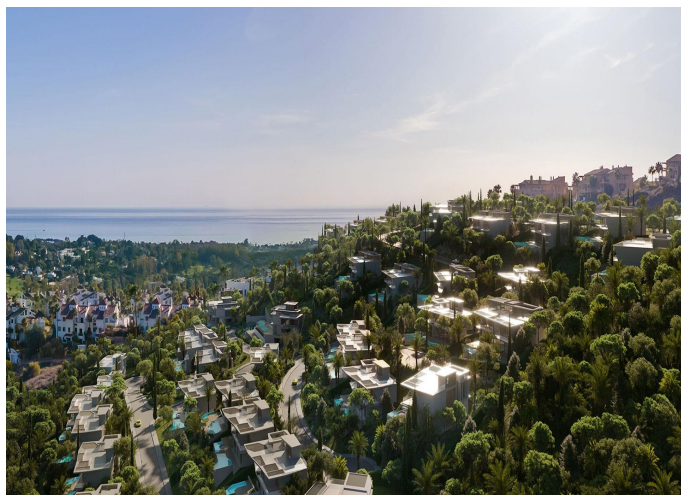

Luxury Villa for sale in Benahavis

4 Bedrooms | 4 Bathrooms | 680 m² Interior | 614 m² Plot | **Garage** Yes |

Property Description

A luxury residential complex of 53 unique villas sitting gently on the side of a hill, with every villa standing on a different height.

Sharp lines and finest materials are the unique traits of these luxury villas designed by Lamborghini. As supernatural gems coming out of the land itself, they are named after the most precious stones.

ZAFIRO VILLAS

Refined, classy and sophisticated, the 4-level Zafiro Villas sit gently on the hillside, offering stunning views from every room, especially from the panoramic rooftop. With 5 bedrooms and plenty of