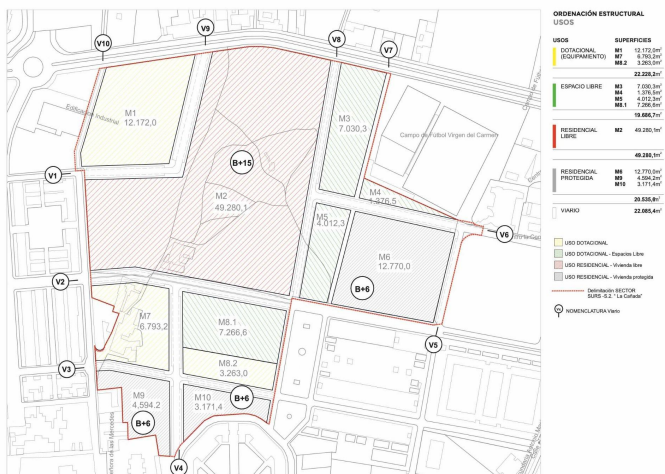

Plots and lots for sale in La Linea de la Concepcion

0 m² Plot |

Property Description

133,814 m² plot located in the urban center of La Linea de la Concepción, 600 meters from the beach.

Distribution of uses:

Amenities (Equipment): 22,298 m² (Schools, Hospitals, Sports Centers, etc.)

Open Space: 19,668 m² (Parks, Gardens, Green Areas, etc.)

Open Residential: 49,280 m² (Free Housing)

Subsidized Residential: 20,535 m² (Subsidized Housing)

Roads: 22,085 m² (Sidewalks, Avenues, etc.)