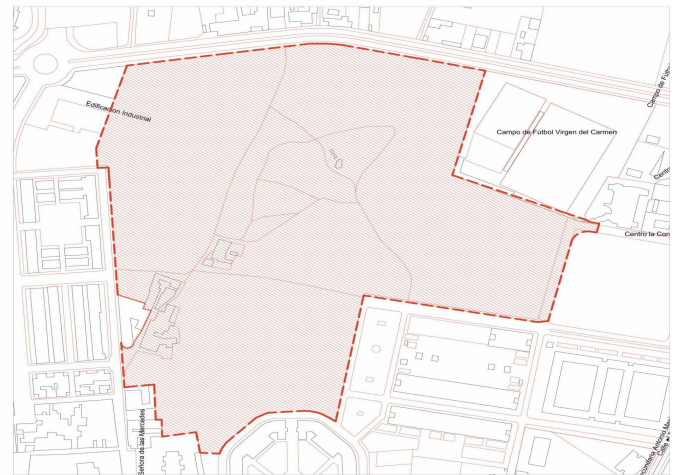

Plots and lots for sale in La Linea de la Concepcion

0 m² Plot |

Property Description

133,814 m² plot located in the urban center of La Linea de la Concepción, 600 meters from the beach.

Distribution of uses:

Amenities (Equipment): 22,298 m² (Schools, Hospitals, Sports Centers, etc.)

Open Space: 19,668 m² (Parks, Gardens, Green Areas, etc.)

Open Residential: 49,280 m² (Free Housing)

Subsidized Residential: 20,535 m² (Subsidized Housing)

Roads: 22,085 m² (Sidewalks, Avenues, etc.)